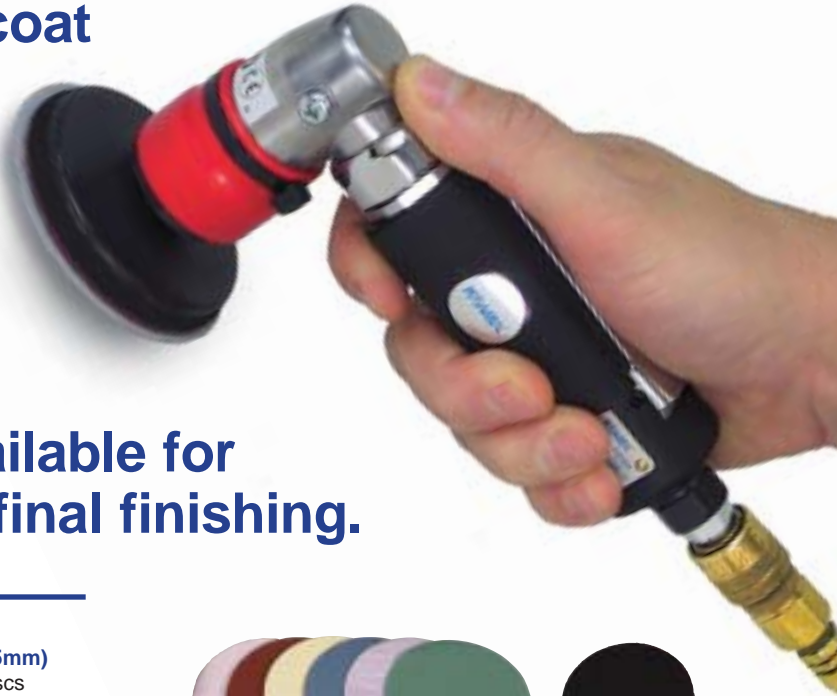

EAGLE Mini Sanding System

From bodywork to topcoat finishing, our complete Mini-Disc System can easily handle all kinds of spot-repair and synthetic applications. A full range of mini *Super-Tack* discs is available for surface preparation to final finishing.

EAGLE Mini *Super-Tack Yellow-Film* discs - 3" (75mm)
Applicable dry, mini *Yellow-Film* discs are designed to use in topcoat spot sanding for removing excess orange peel, over-runs, dust nibs and light scuffing before painting. Discs cut fast and uniform.
Comes complete with (1) cushion pad in each box.
Grit range: P800 & P1500